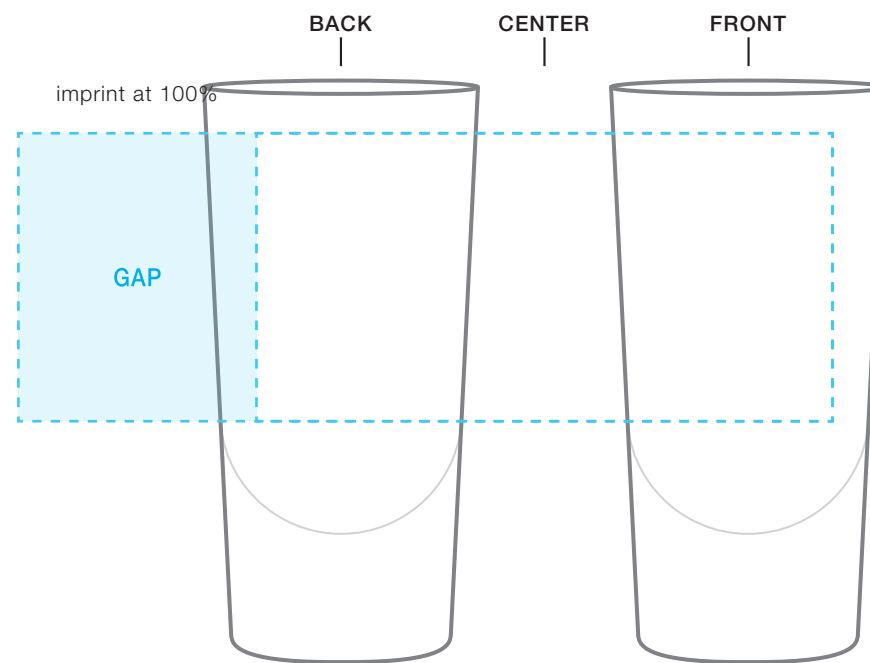

****CIRCLES/SQUARES WILL WARP ON TAPERED ITEM****

1 oz shooter glass

AVAILABLE IMPRINT AREA [DASHED BLUE LINE]= 1.5" h x 1.25" w x 3" wrap
[4.24" full wrap when printing more than one imprint color]

**NOT A PROOF
FOR CONCEPT PURPOSES ONLY**
PLEASE DESIGNATE PMS # TO CORRESPONDING COLOR #.
PLEASE USE PMS COLORS AND OUTLINE ANY FONTS
BEFORE SENDING IN WITH YOUR ORDER