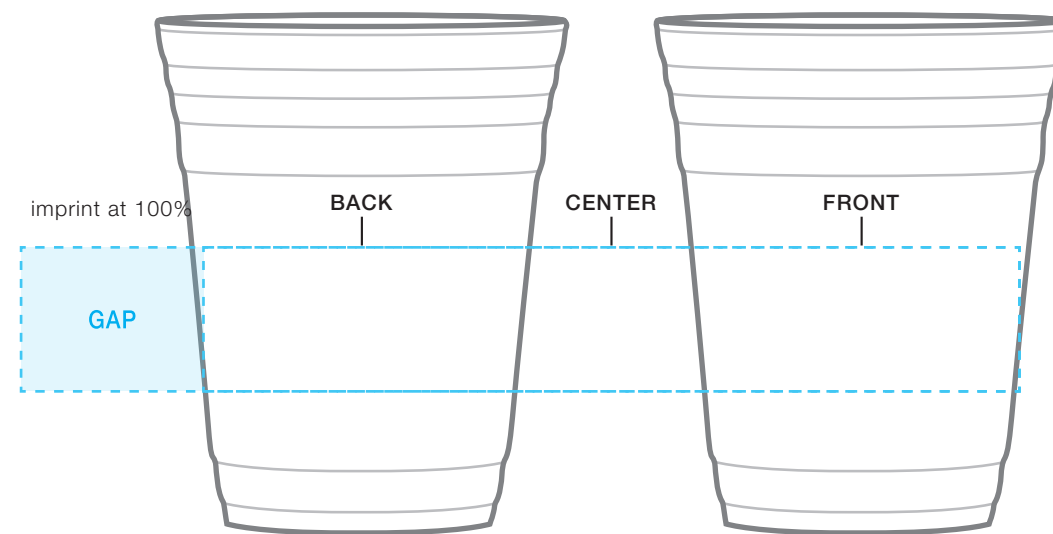

**\*\*CIRCLES/SQUARES WILL WARP ON TAPERED ITEM\*\***

2 oz player shot glass

AVAILABLE IMPRINT AREA [DASHED BLUE LINE]= .75" h x 1.5" w x 4.25" wrap  
[ 5.2" full wrap when printing more than one imprint color ]