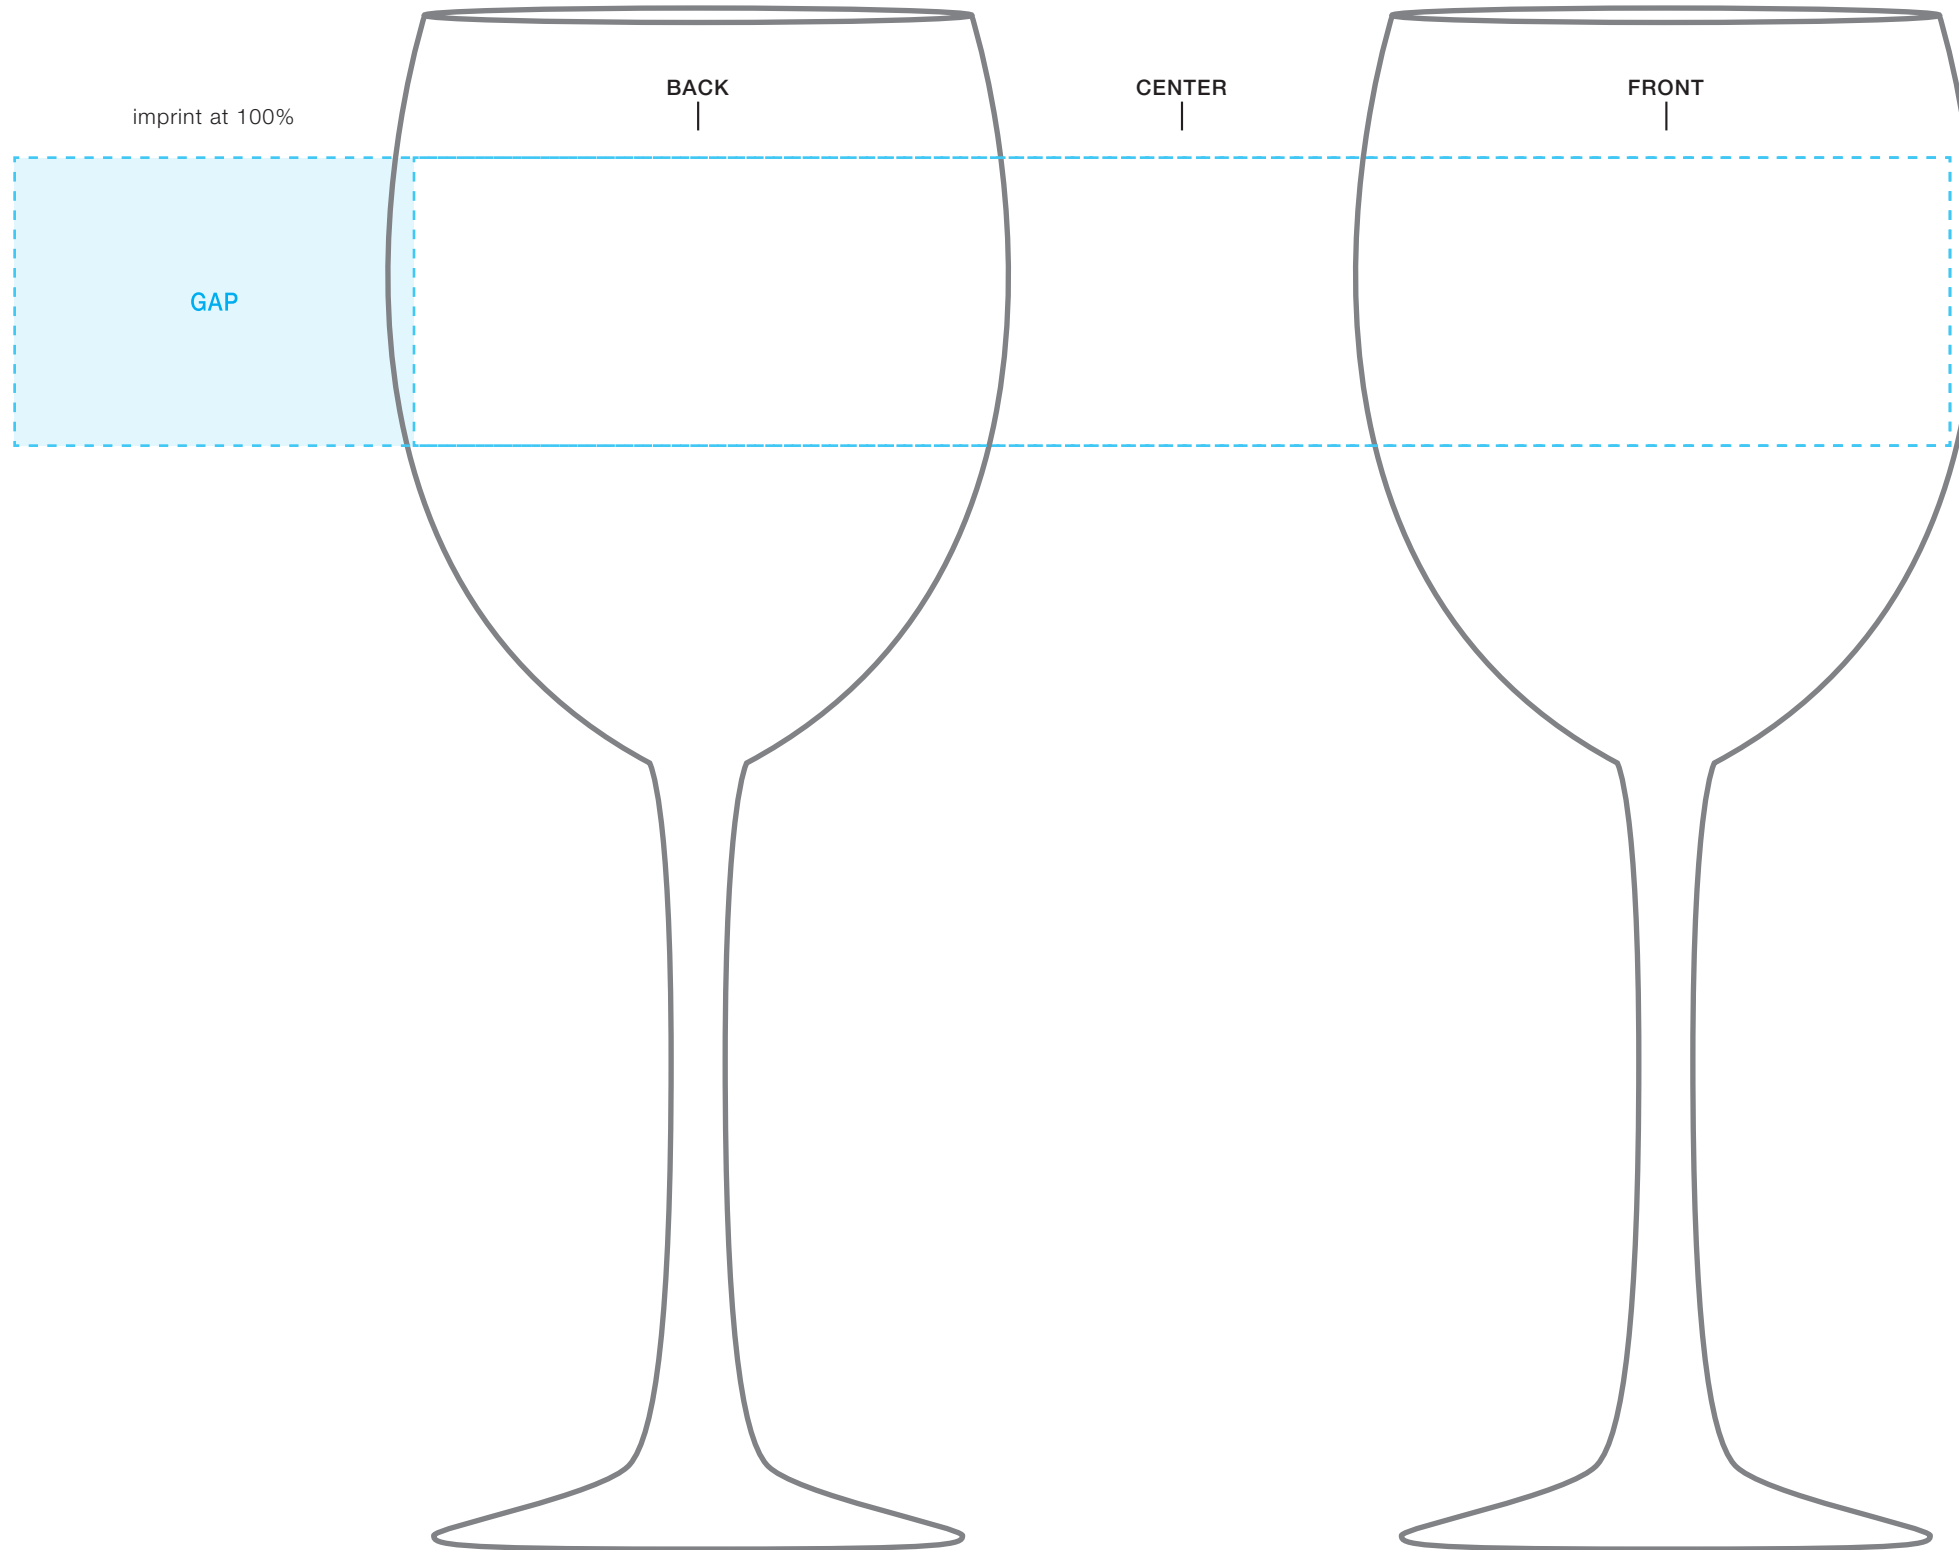

**\*\*CIRCLES/SQUARES WILL WARP ON TAPERED ITEM\*\***

**12 oz vina wine glass**

**AVAILABLE IMPRINT AREA [DASHED BLUE LINE]= 1.5" h x 2.5" w x 8" wrap**  
[ 10.08" full wrap when printing more than one imprint color ]

**NOT A PROOF  
FOR CONCEPT PURPOSES ONLY**  
PLEASE DESIGNATE PMS # TO CORRESPONDING COLOR #.  
PLEASE USE PMS COLORS AND OUTLINE ANY FONTS  
BEFORE SENDING IN WITH YOUR ORDER