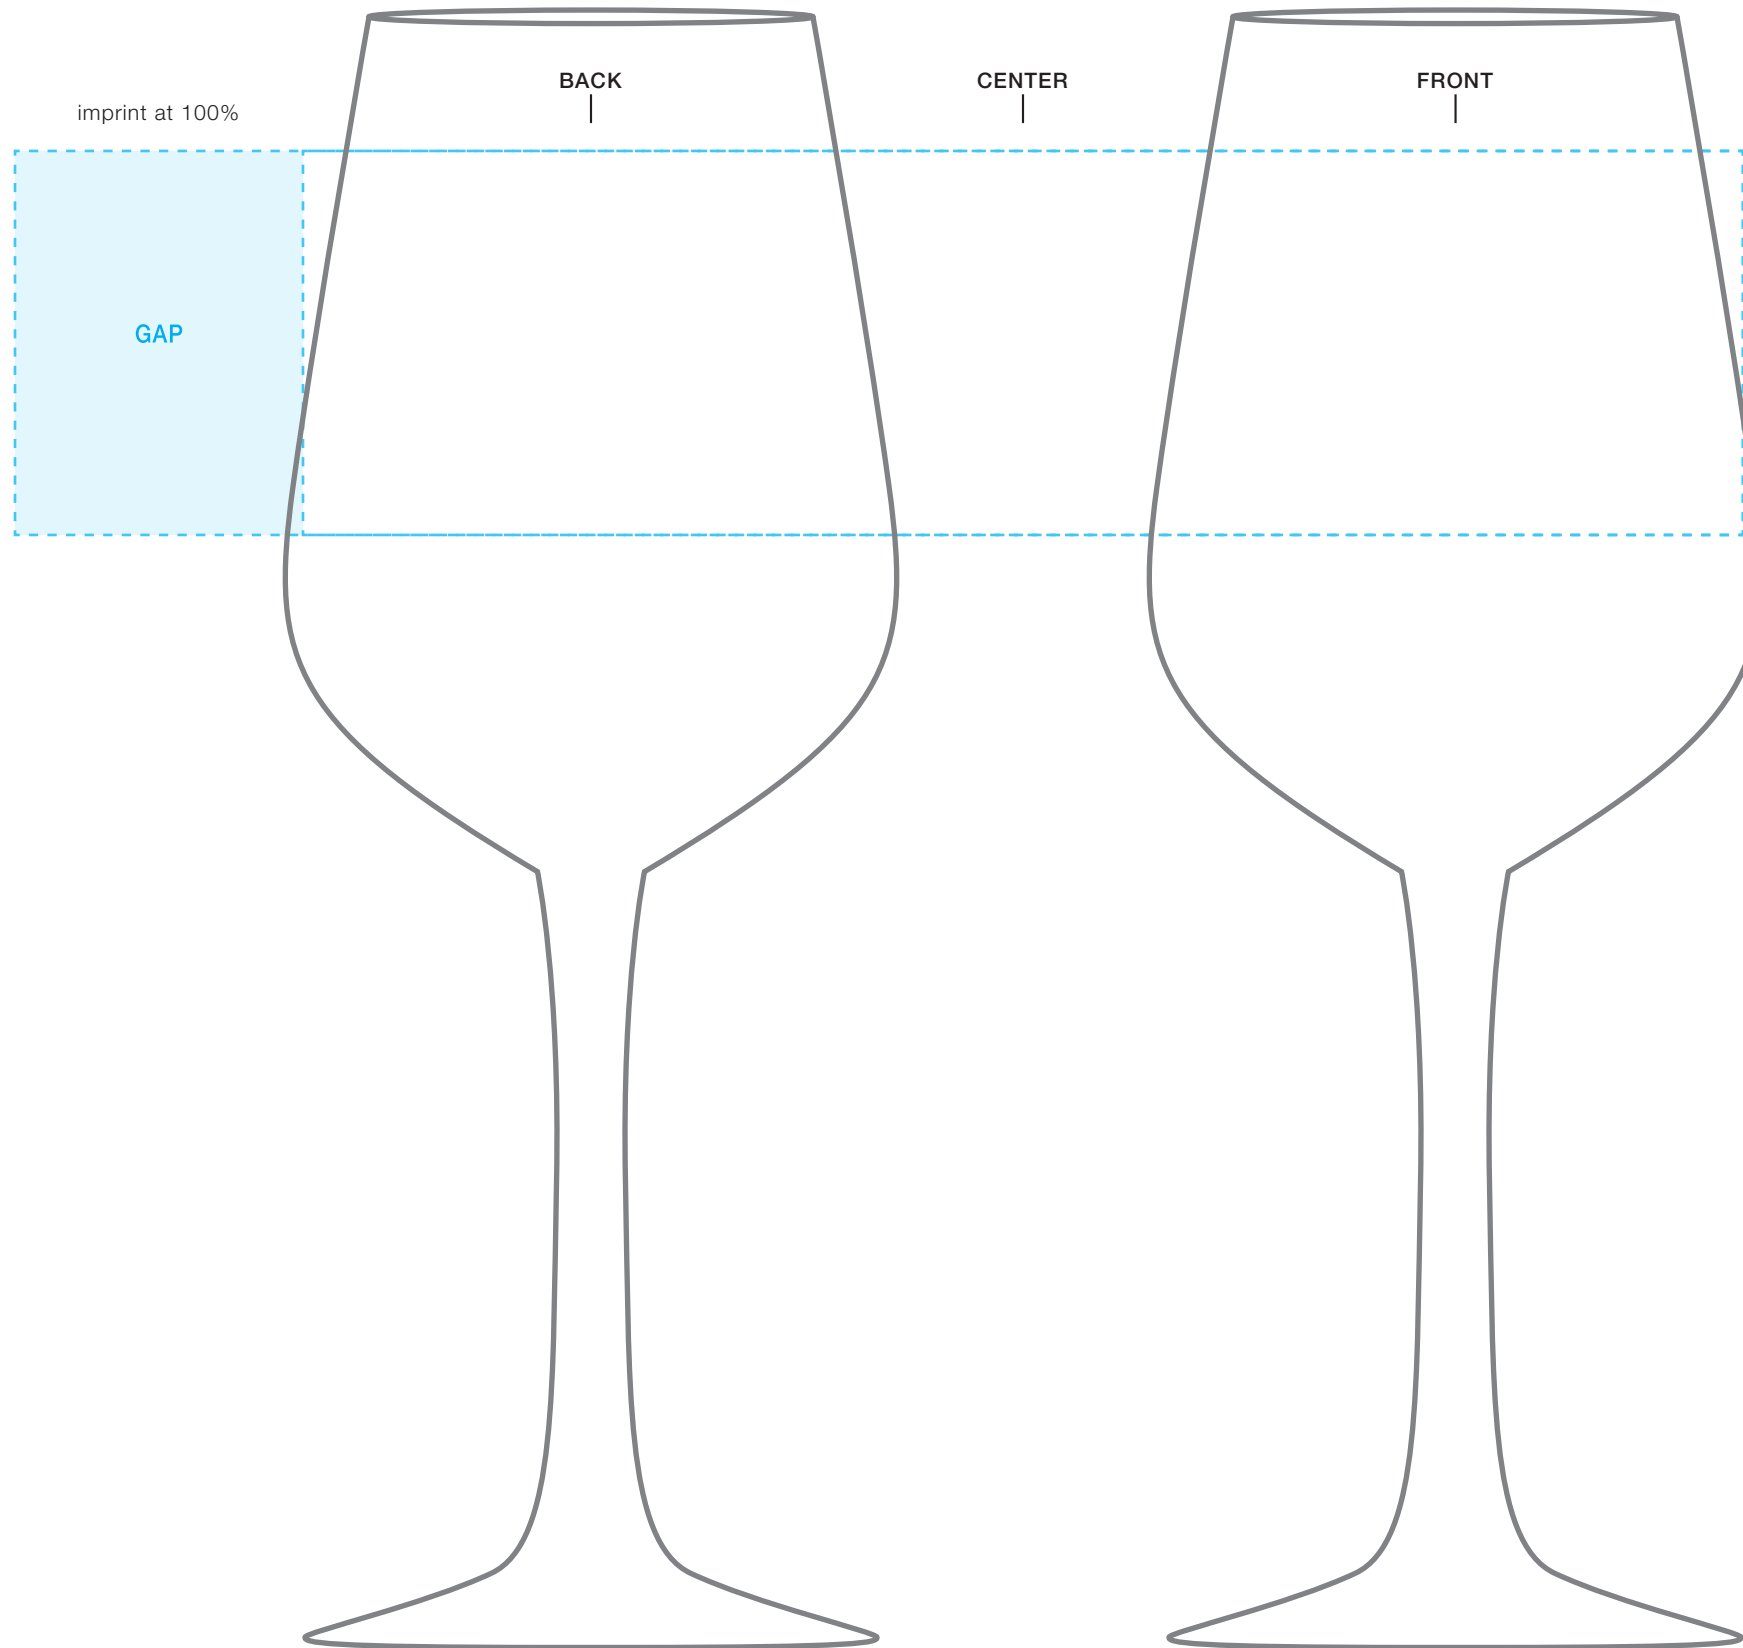

****CIRCLES/SQUARES WILL WARP ON TAPERED ITEM****

12.5 oz vina diamond wine glass

AVAILABLE IMPRINT AREA [DASHED BLUE LINE]= 2" h x 2.5" w x 7.5" wrap
[9" full wrap when printing more than one imprint color]

NOT A PROOF
FOR CONCEPT PURPOSES ONLY
PLEASE DESIGNATE PMS # TO CORRESPONDING COLOR #.
PLEASE USE PMS COLORS AND OUTLINE ANY FONTS
BEFORE SENDING IN WITH YOUR ORDER