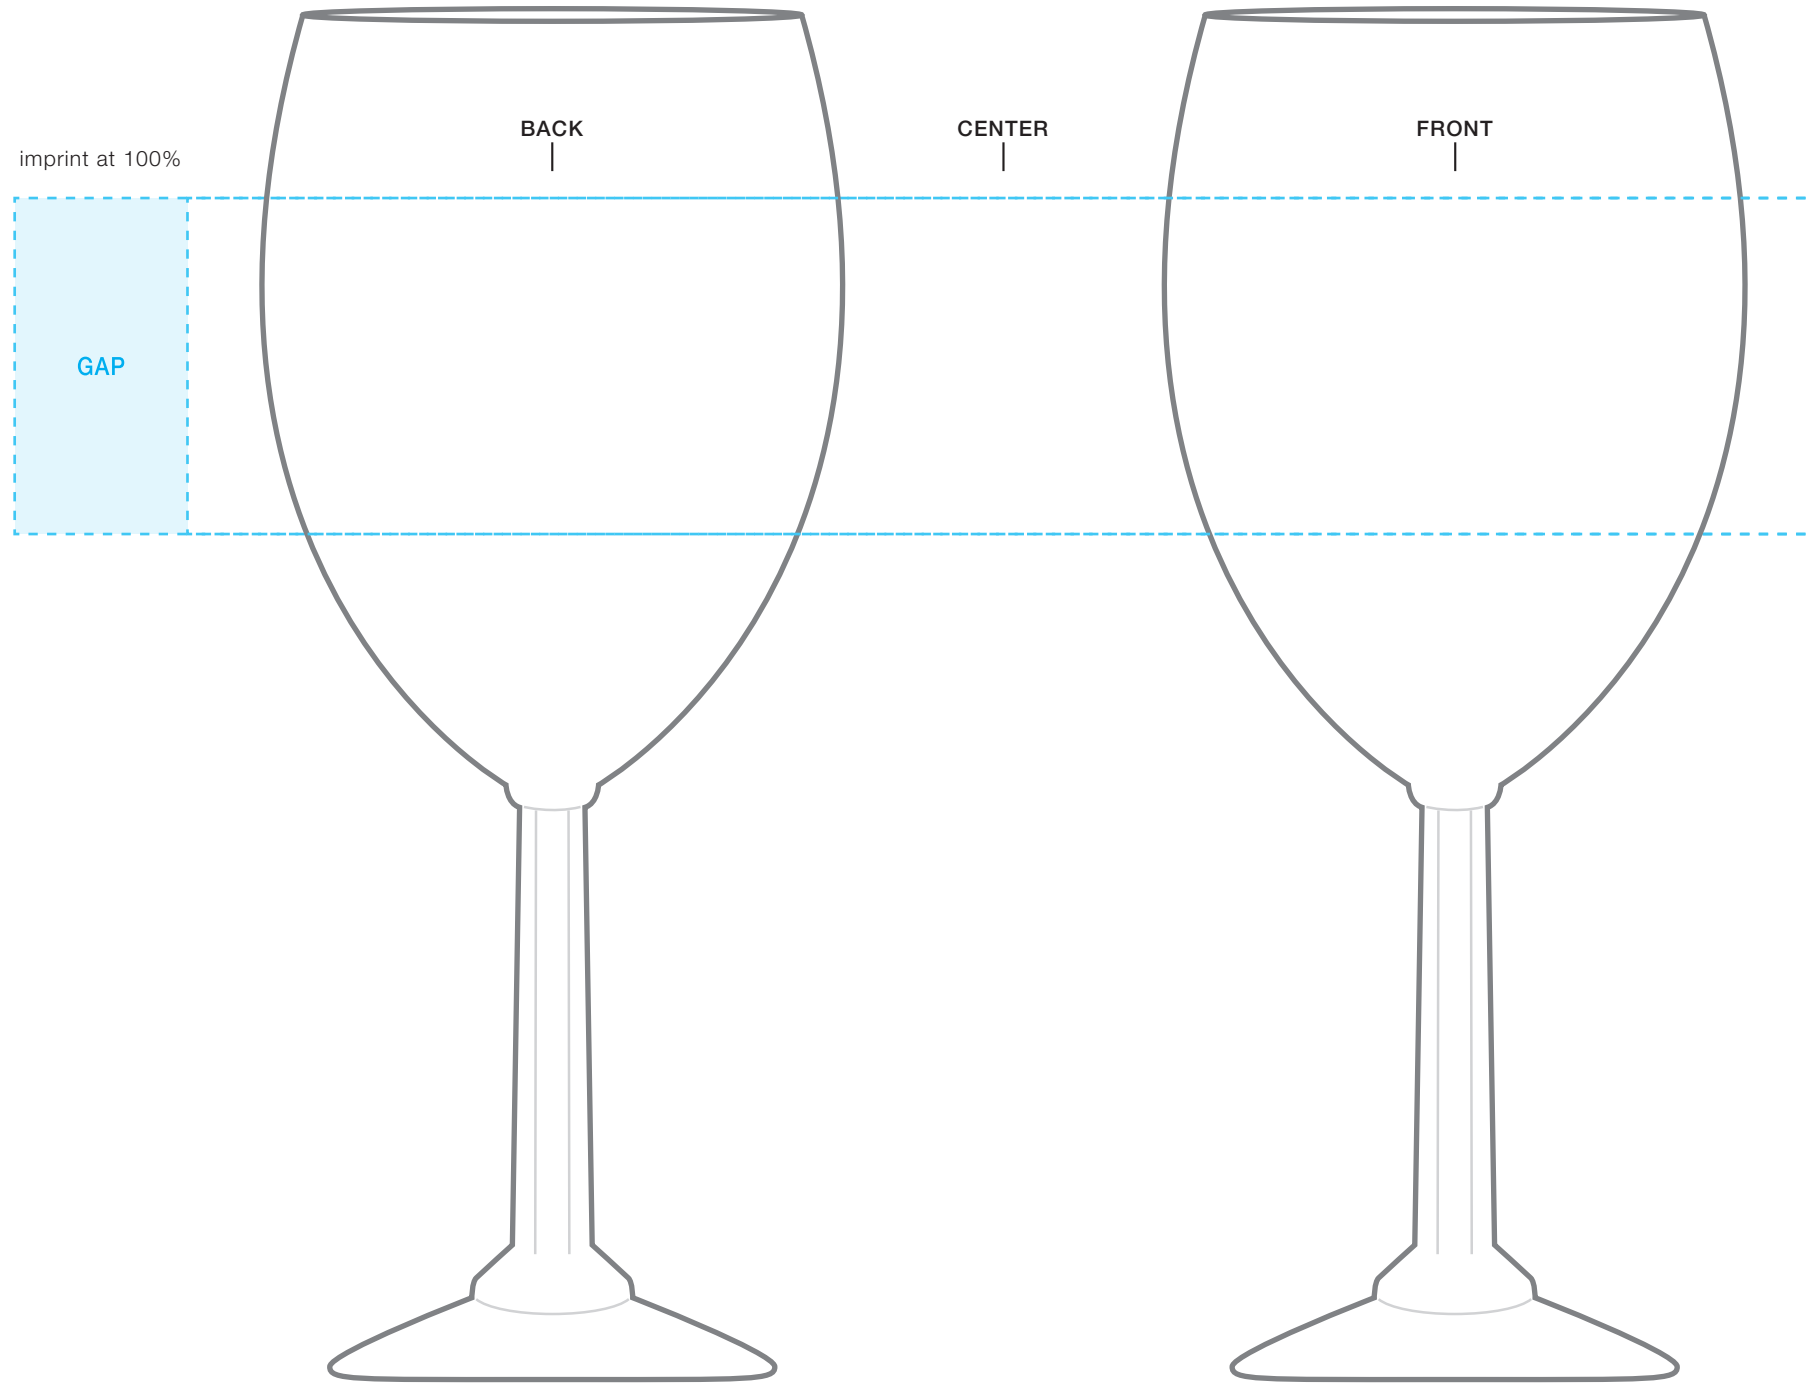

**\*\*CIRCLES/SQUARES WILL WARP ON TAPERED ITEM\*\***

**10 oz napa goblet glass**  
**AVAILABLE IMPRINT AREA [DASHED BLUE LINE]= 1.75" h x 1.75" w x 8.5" wrap**  
[ 9.4" full wrap when printing more than one imprint color ]

**NOT A PROOF**  
**FOR CONCEPT PURPOSES ONLY**  
PLEASE DESIGNATE PMS # TO CORRESPONDING COLOR #.  
PLEASE USE PMS COLORS AND OUTLINE ANY FONTS  
BEFORE SENDING IN WITH YOUR ORDER