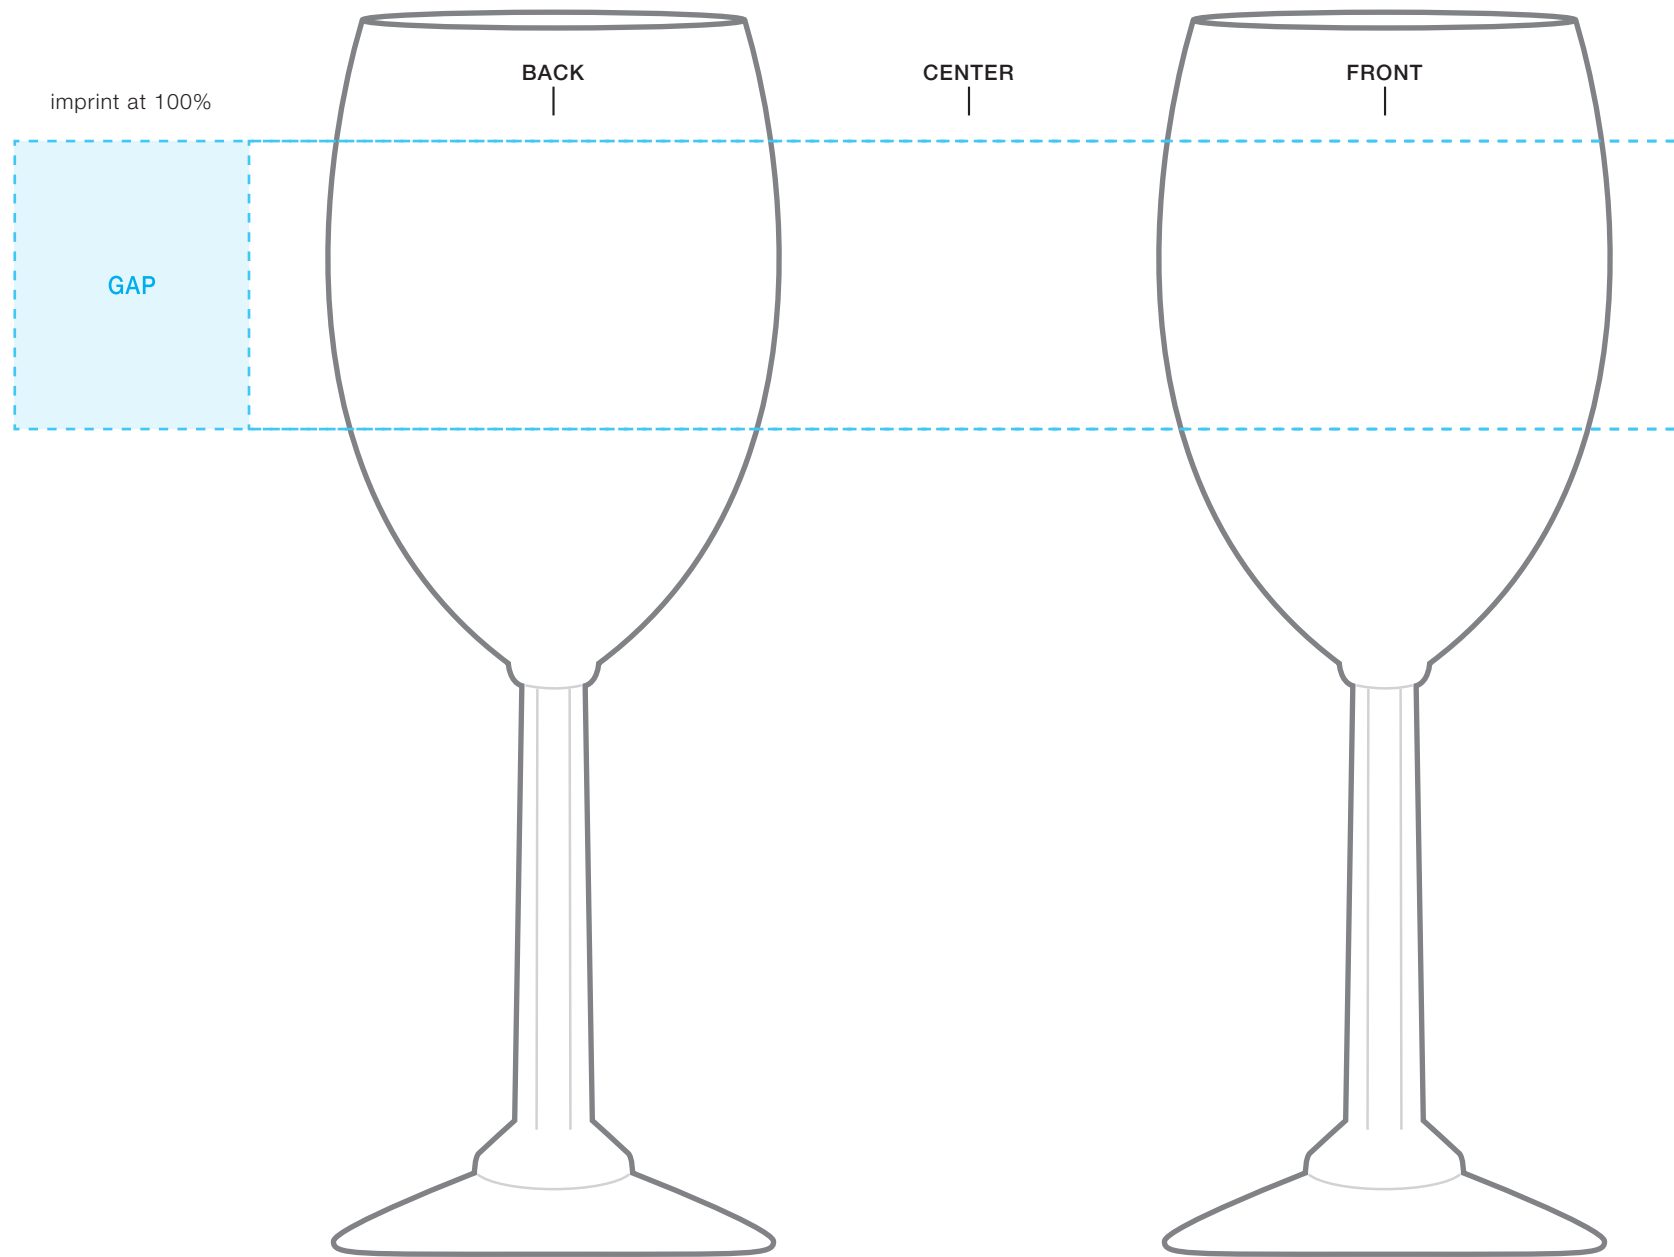

****CIRCLES/SQUARES WILL WARP ON TAPERED ITEM****

7.75 oz napa wine glass

AVAILABLE IMPRINT AREA [DASHED BLUE LINE] = 1.5" h x 2.5" w x 7.5" wrap
[8.72" full wrap when printing more than one imprint color]