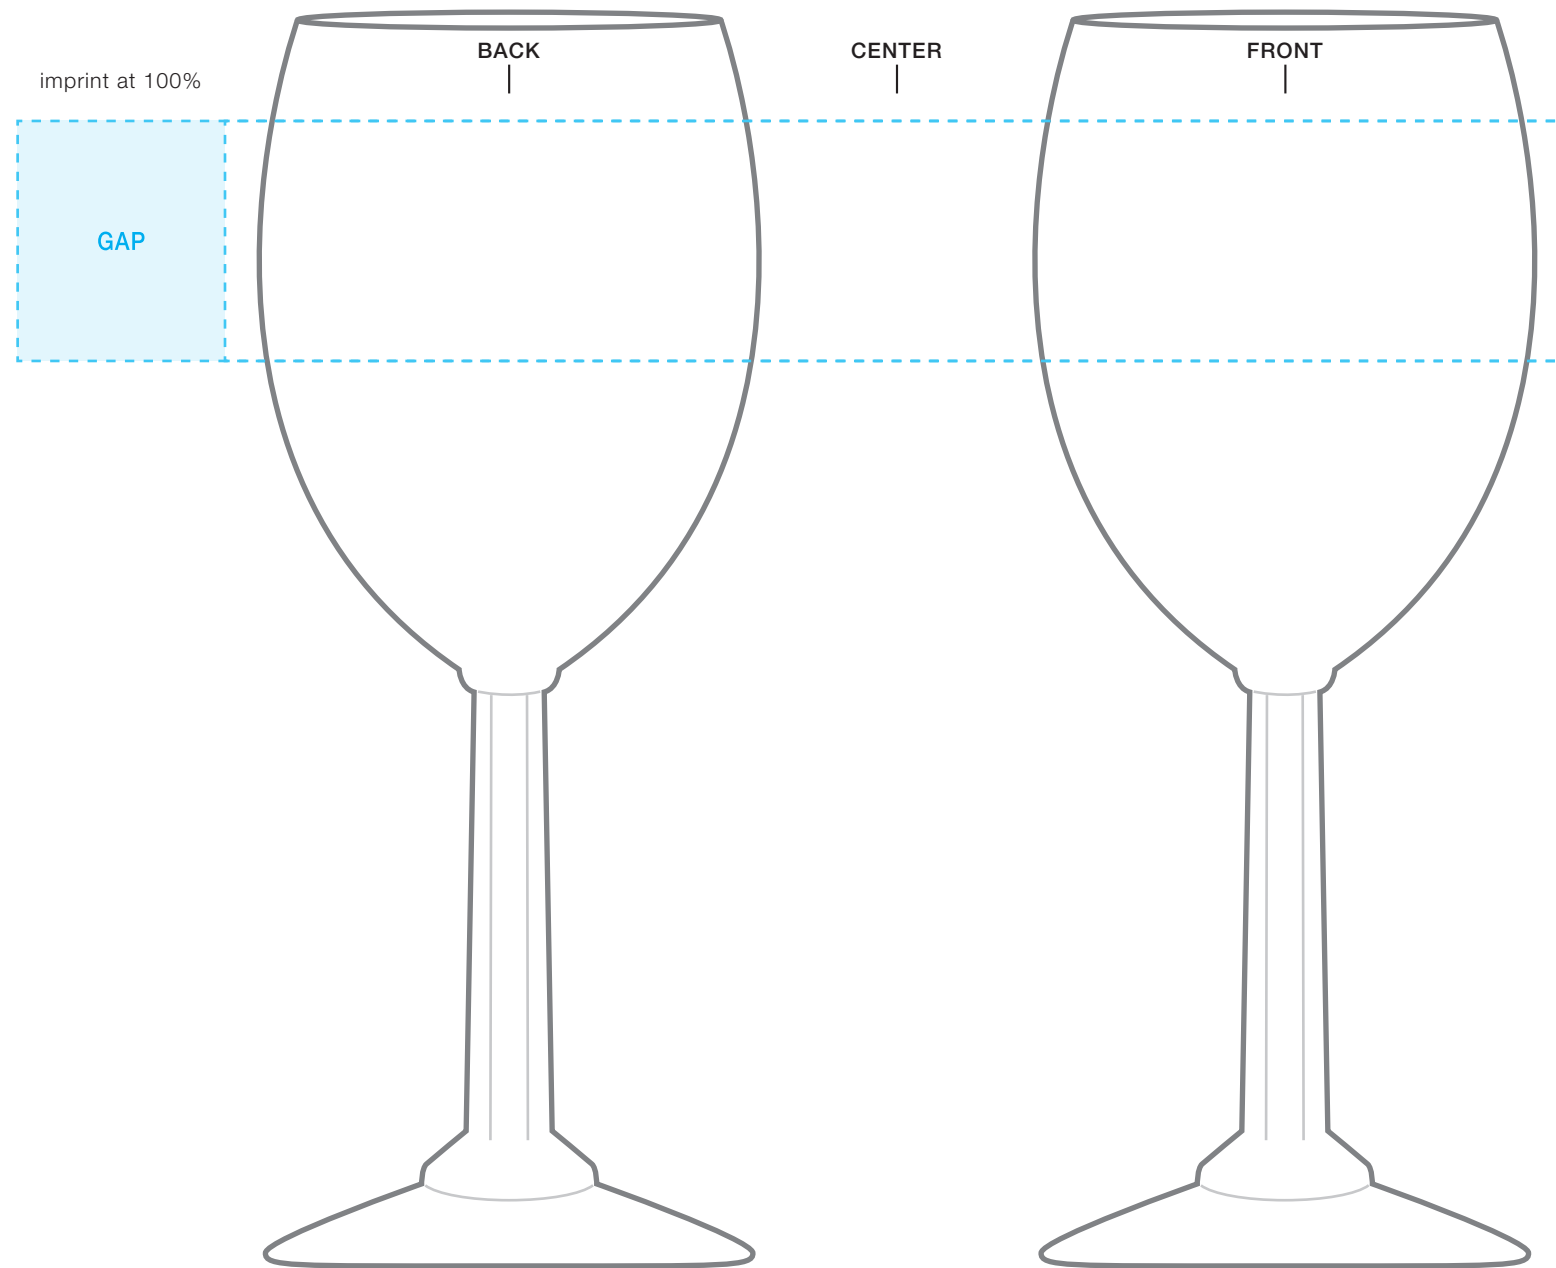

****CIRCLES/SQUARES WILL WARP ON TAPERED ITEM****

6.5 oz napa wine glass

AVAILABLE IMPRINT AREA [DASHED BLUE LINE]= 1.25" h x 2.5" w x 7" wrap
[8.08" full wrap when printing more than one imprint color]