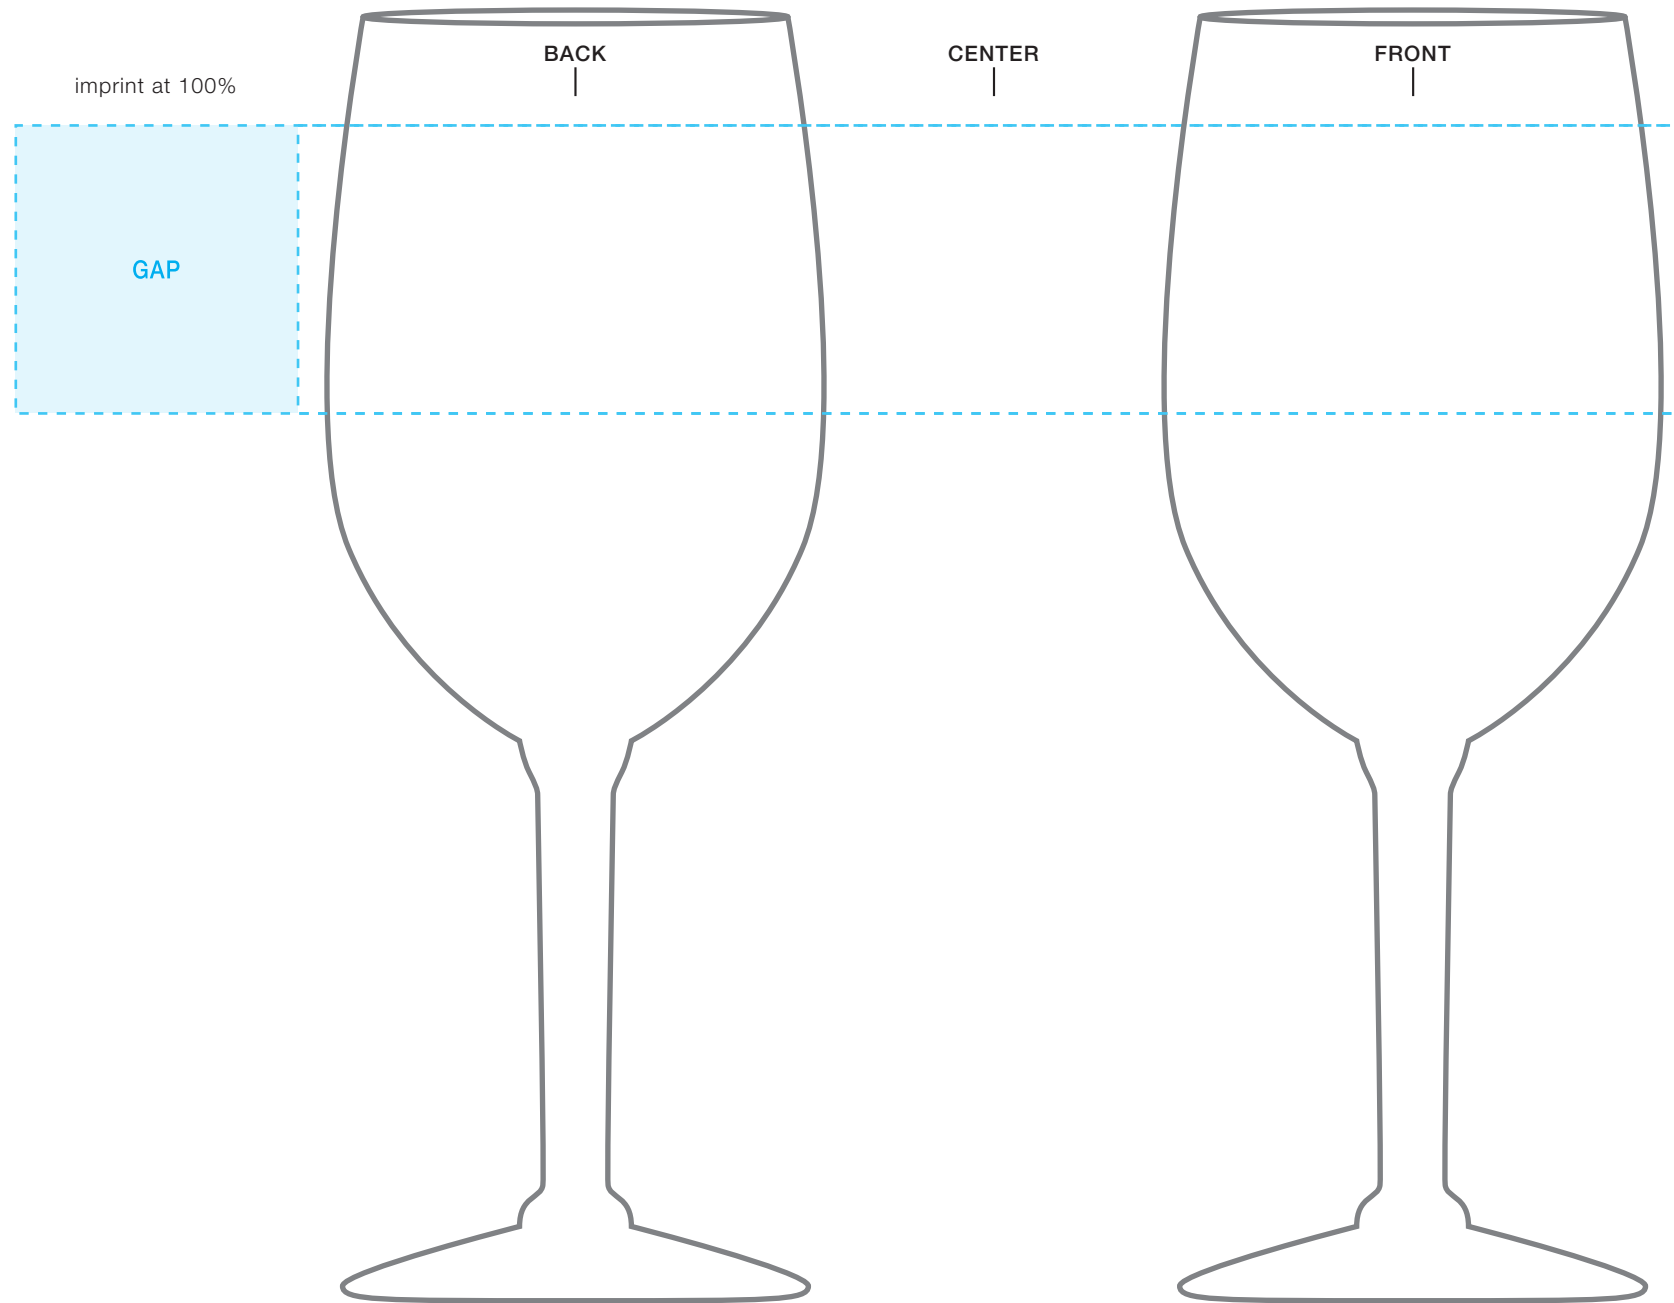

****CIRCLES/SQUARES WILL WARP ON TAPERED ITEM****

8.5 oz citation wine glass

AVAILABLE IMPRINT AREA [DASHED BLUE LINE]= 1.5" h x 2.75" w x 7.25" wrap
[8.72" full wrap when printing more than one imprint color]

**NOT A PROOF
FOR CONCEPT PURPOSES ONLY**
PLEASE DESIGNATE PMS # TO CORRESPONDING COLOR #.
PLEASE USE PMS COLORS AND OUTLINE ANY FONTS
BEFORE SENDING IN WITH YOUR ORDER