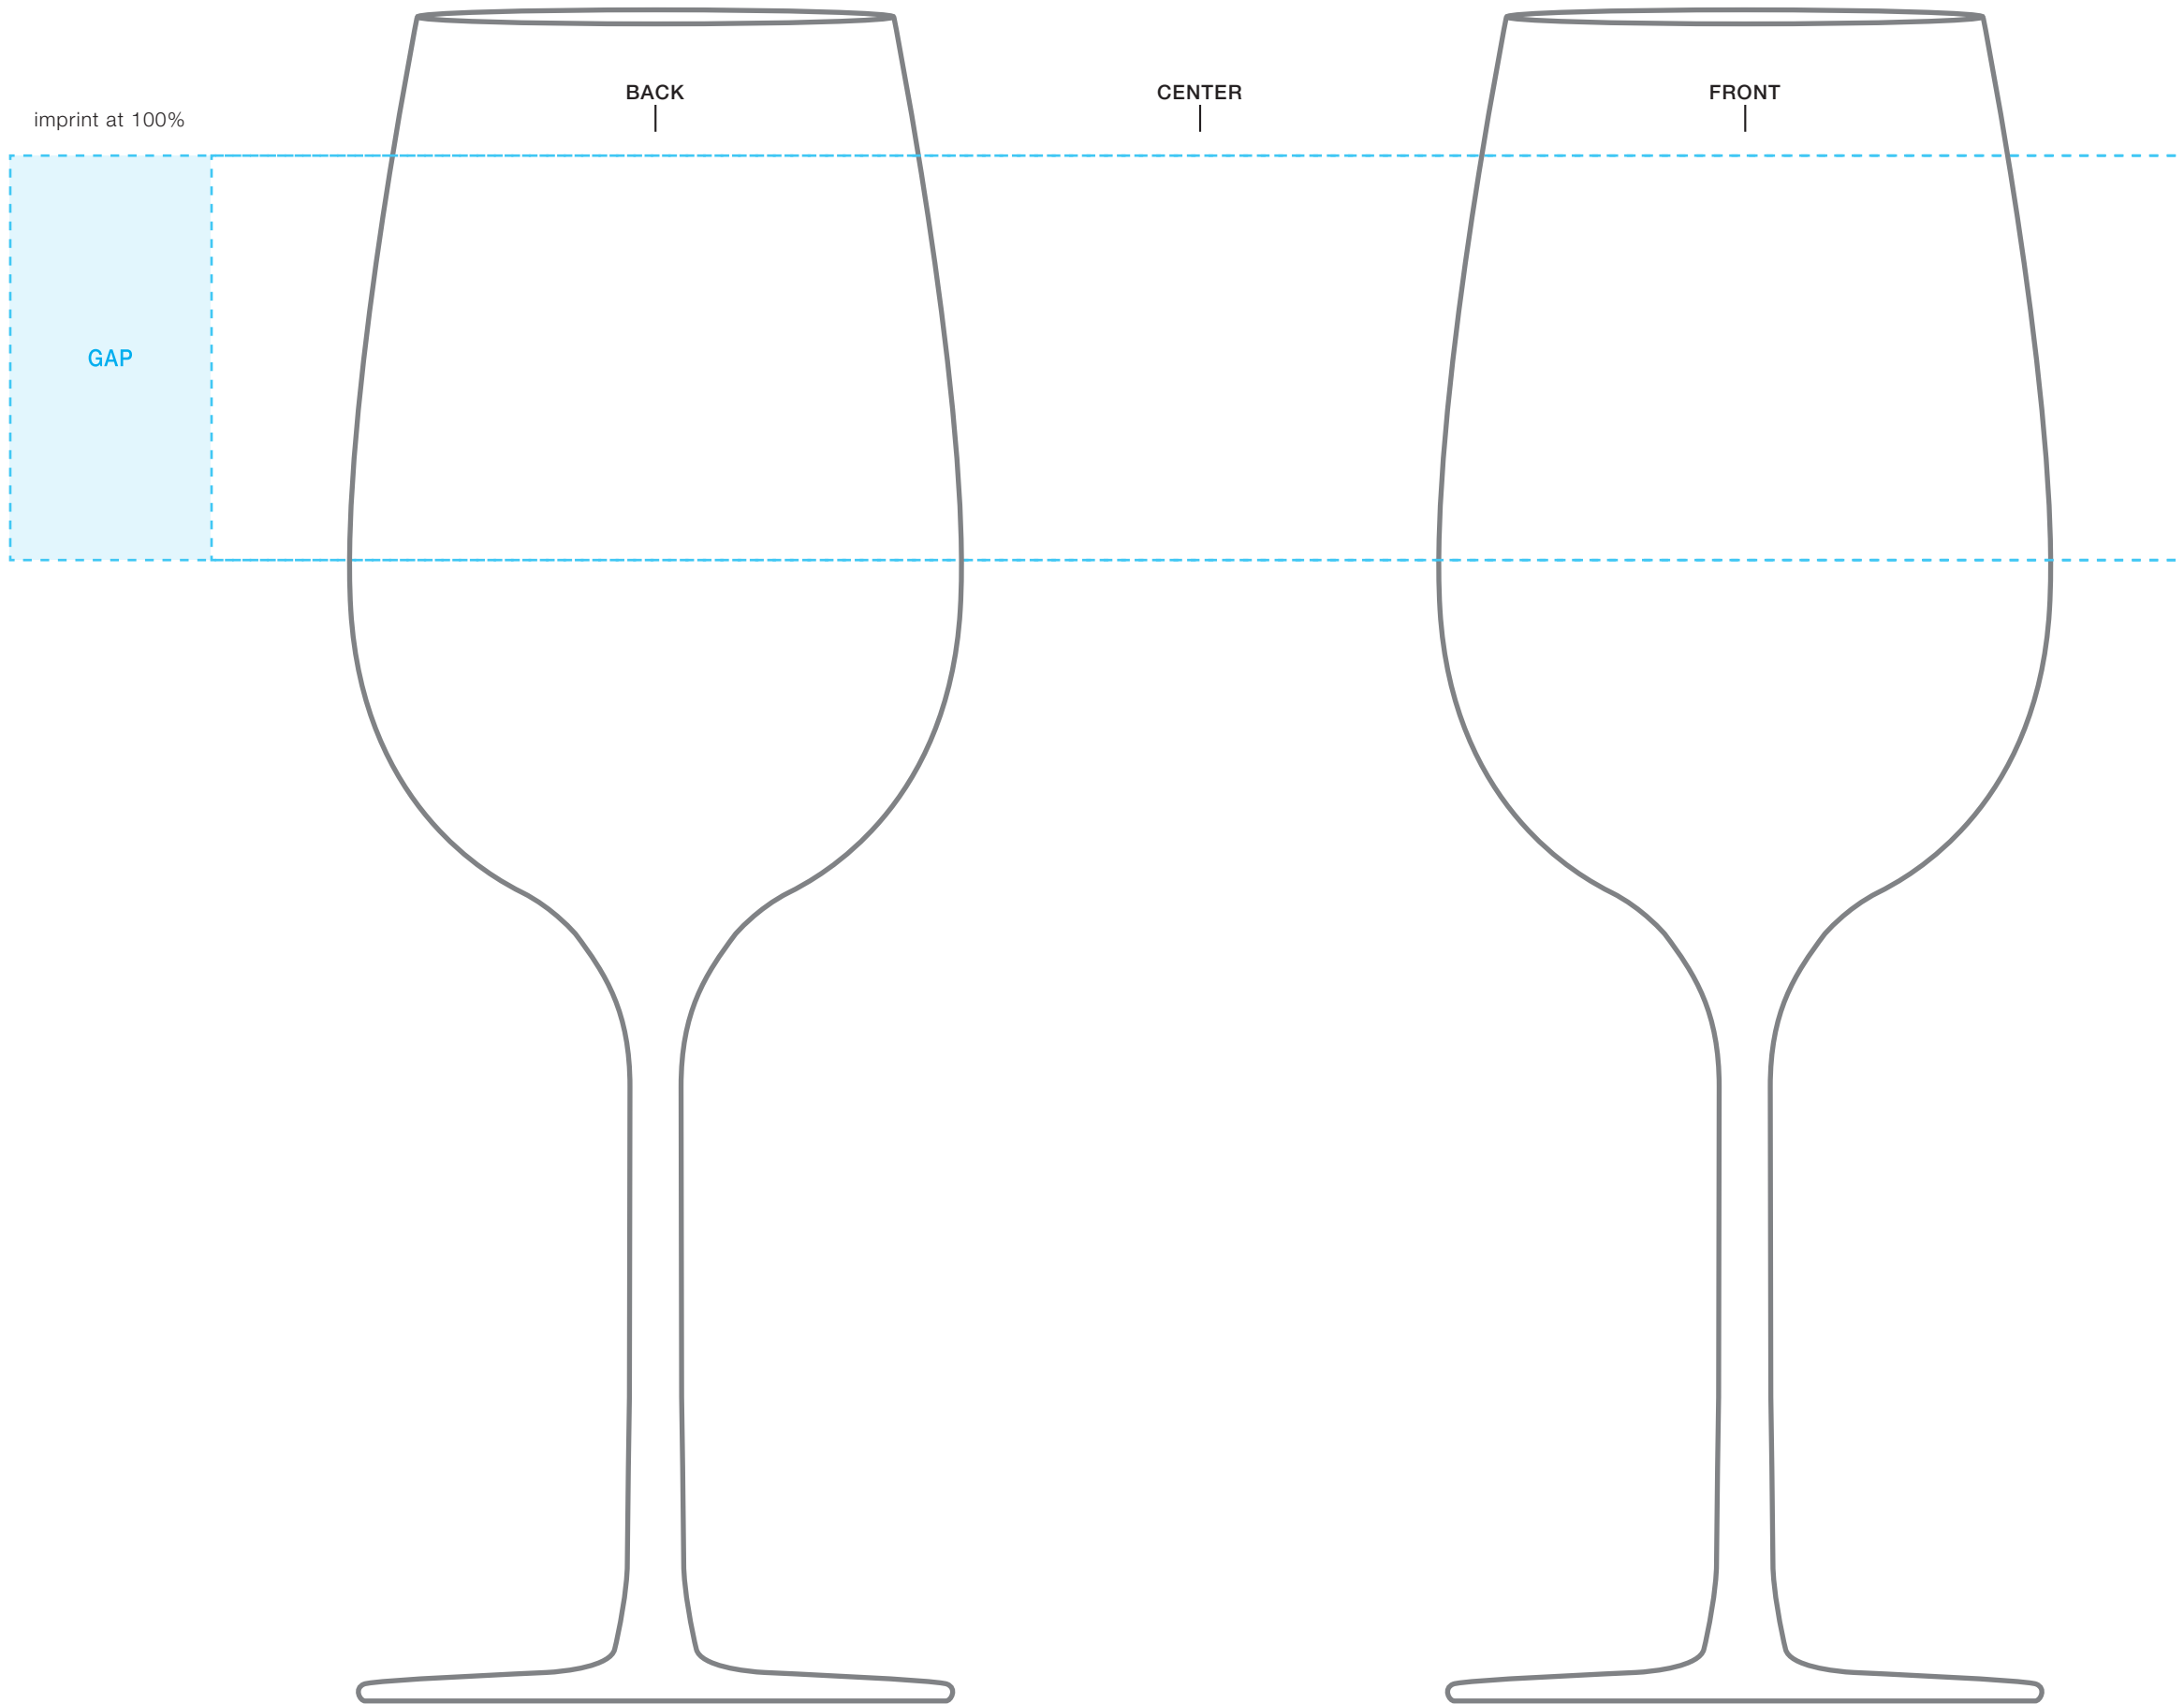

****CIRCLES/SQUARES WILL WARP ON TAPERED ITEM****

20 oz renaissance wine glass
AVAILABLE IMPRINT AREA [DASHED BLUE LINE]= 2.25" h x 3.25" w x 11" wrap
[12.12" full wrap when printing more than one imprint color]

NOT A PROOF
FOR CONCEPT PURPOSES ONLY
PLEASE DESIGNATE PMS # TO CORRESPONDING COLOR #.
PLEASE USE PMS COLORS AND OUTLINE ANY FONTS
BEFORE SENDING IN WITH YOUR ORDER