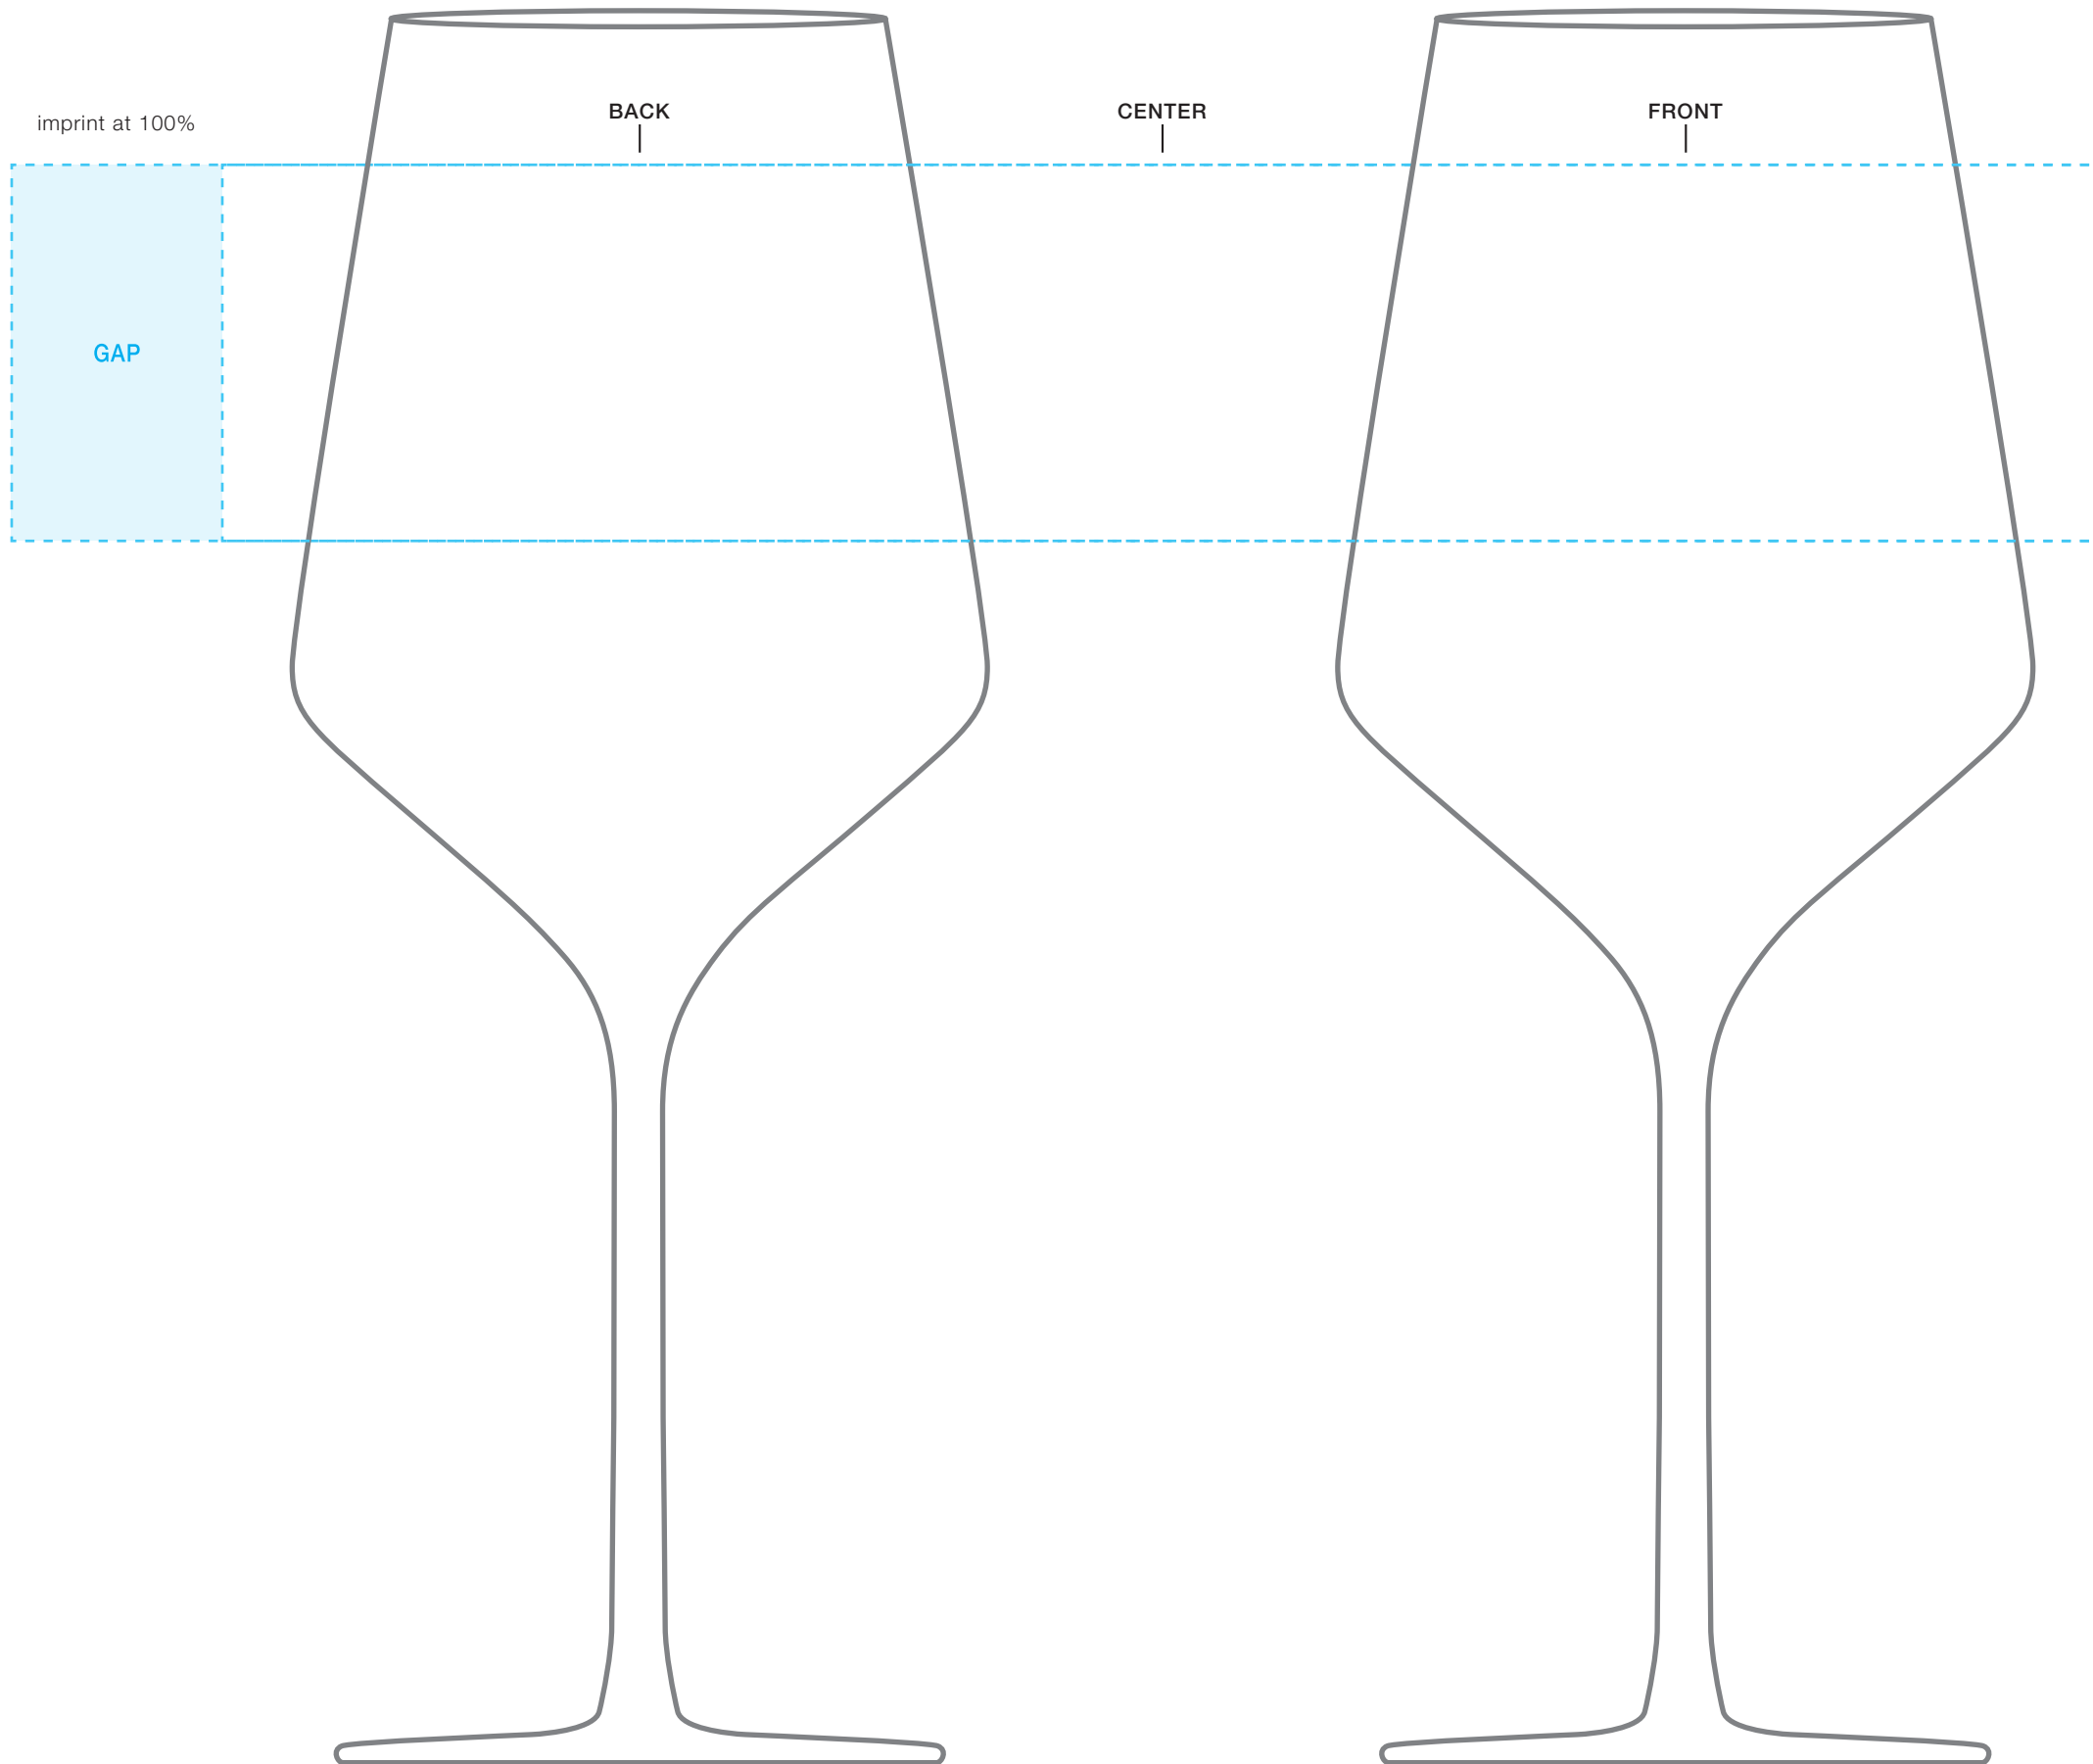

****CIRCLES/SQUARES WILL WARP ON TAPERED ITEM****

20 oz prism wine glass
AVAILABLE IMPRINT AREA [DASHED BLUE LINE]= 2" h x 3.25" w x 10" wrap
[11.12" full wrap when printing more than one imprint color]

**NOT A PROOF
FOR CONCEPT PURPOSES ONLY**
PLEASE DESIGNATE PMS # TO CORRESPONDING COLOR #.
PLEASE USE PMS COLORS AND OUTLINE ANY FONTS
BEFORE SENDING IN WITH YOUR ORDER